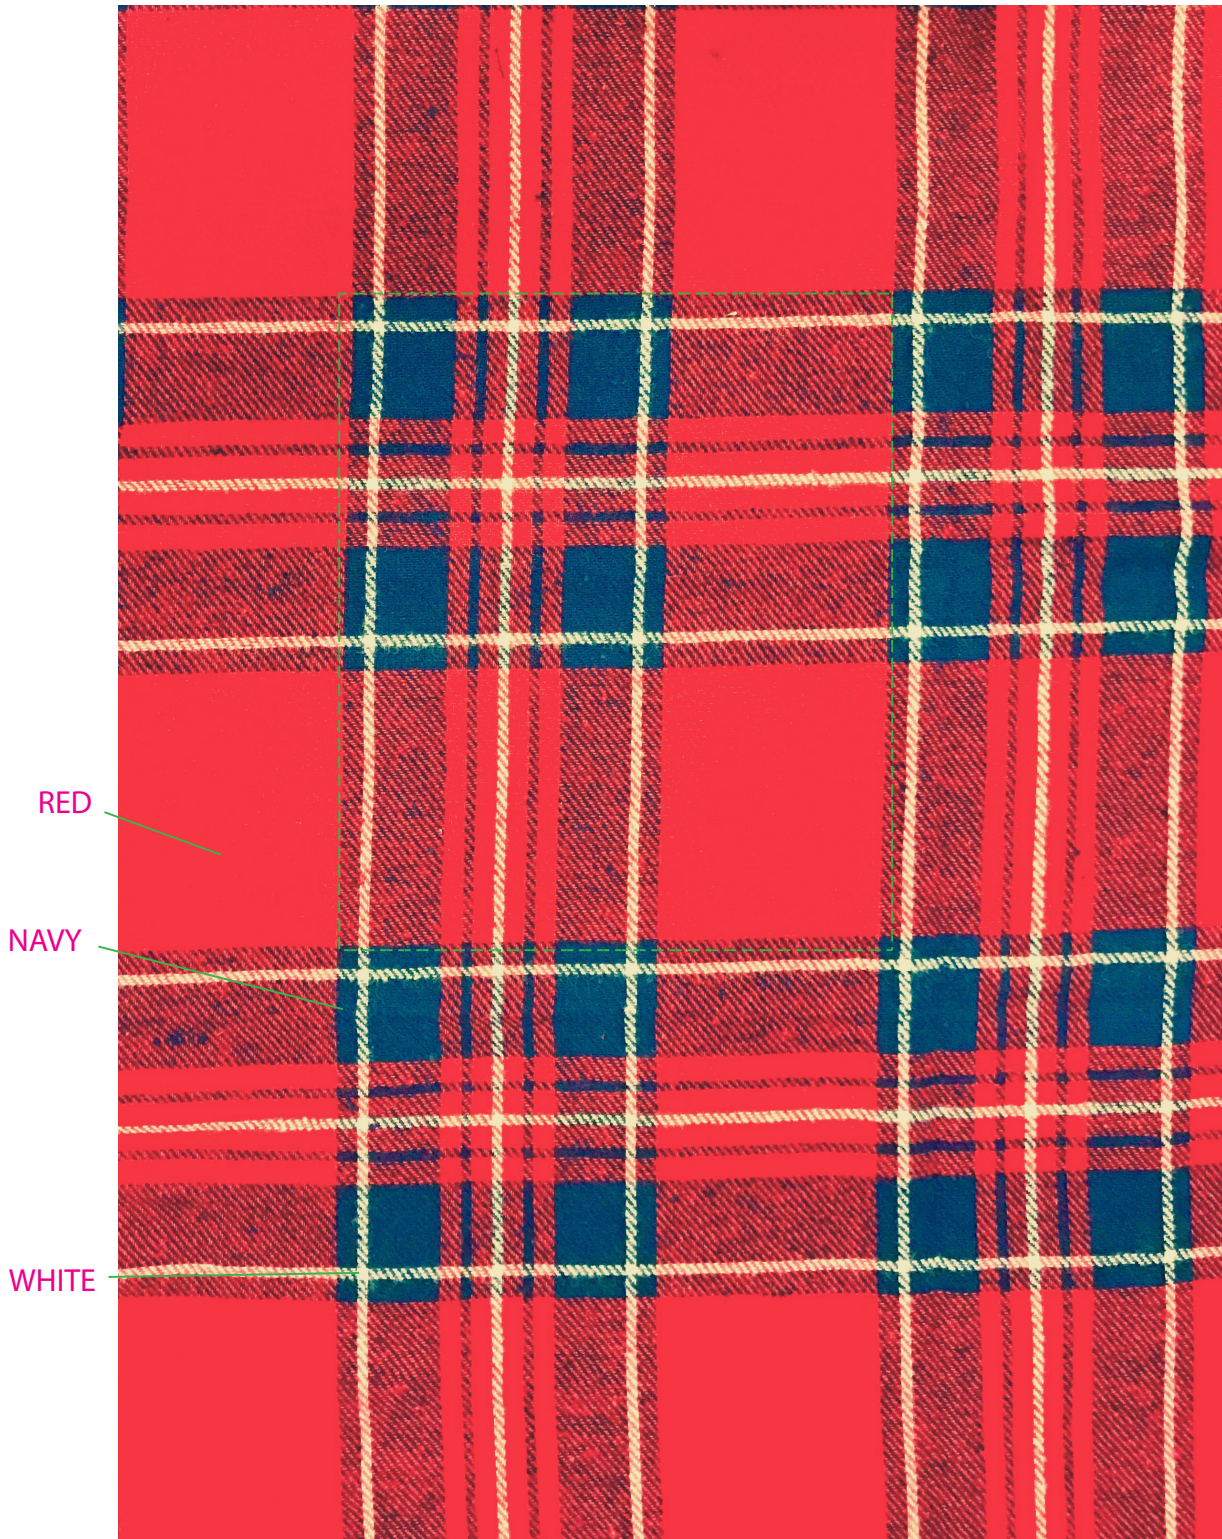

FALL/ WINTER 2018
Style Number: CPFW18-1034
LS Plaid Button Up Shirt

SEPT 21, 2016

Details:

- * Fabrication as per sample.
- * Construction & spec as per sample
- * Follow original sample for plaid direction and layout.

FALL/ WINTER 2018
Style Number: CPFW18-1034
LS Plaid Button Up Shirt

SEPT 21, 2016

****SCALED DOWN BY 30%****
****Plaid direction to follow original sample****

FALL/ WINTER 2018
Style Number: CPFW18-1034
LS Plaid Button Up Shirt

SEPT 21, 2016

Details:

- * Fabrication as per sample.
- * Construction & spec as per sample
- * Follow original sample for plaid direction and layout.

FALL/ WINTER 2018
Style Number: CPFW18-1034
LS Plaid Button Up Shirt